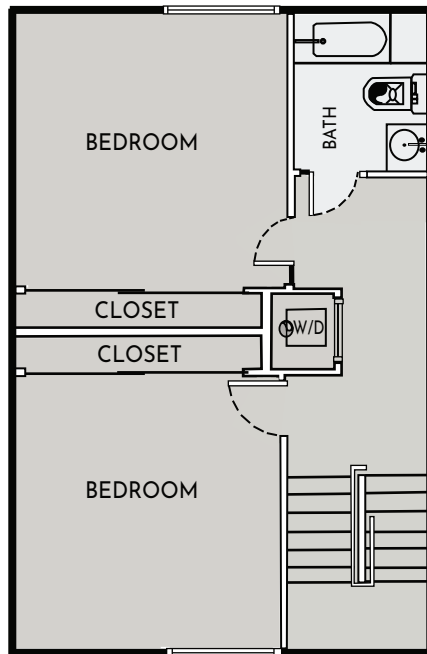

846 N. ALTA VISTA BLVD #102
LOS ANGELES, CA 90046

#102 FLOOR PLAN

3 BEDROOM / 2 1/2 BATH
1757 SFT

1

2

3

● 1ST FLOOR

LIVING ROOM
KITCHEN
DINING ROOM
POWDER ROOM
PATIO

● 2ND FLOOR

2 BEDROOM
1 BATHROOM
LAUNDRY

● 3RD FLOOR

MASTER BEDROOM
MASTER BATHROOM
ROOF DECK