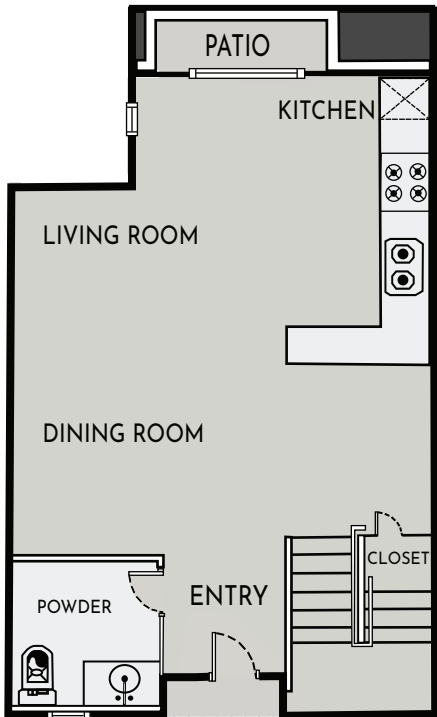

846 N. ALTA VISTA BLVD #102
LOS ANGELES, CA 90046

#102 FLOOR PLAN

3 BEDROOM / 2 1/2 BATH
1757 SFT

1

2

3

● 1ST FLOOR

LIVING ROOM
KITCHEN
DINING ROOM
POWDER ROOM
PATIO

● 2ND FLOOR

2 BEDROOM
1 BATHROOM
LAUNDRY

● 3RD FLOOR

MASTER BEDROOM
MASTER BATHROOM
ROOF DECK