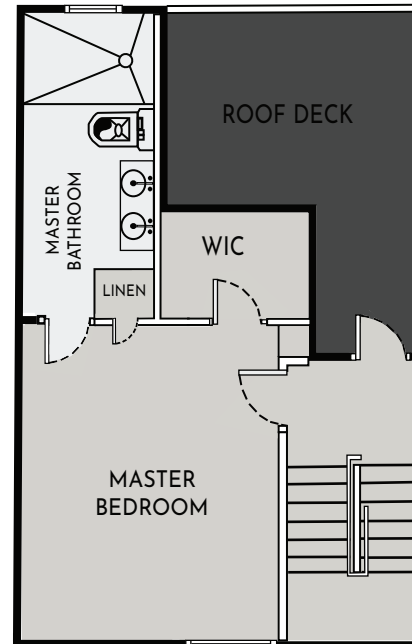

846 N. ALTA VISTA BLVD #102
LOS ANGELES, CA 90046

#102 FLOOR PLAN

3 BEDROOM / 2 1/2 BATH
1757 SFT

1

2

3

● 1ST FLOOR

LIVING ROOM
KITCHEN
DINING ROOM
POWDER ROOM
PATIO

● 2ND FLOOR

2 BEDROOM
1 BATHROOM
LAUNDRY

● 3RD FLOOR

MASTER BEDROOM
MASTER BATHROOM
ROOF DECK