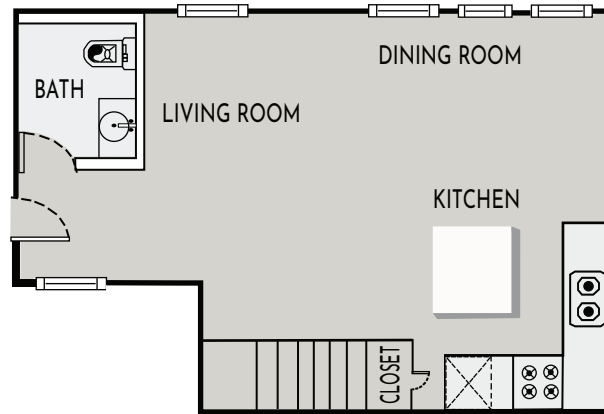

846 N. ALTA VISTA BLVD #106
LOS ANGELES, CA 90046

#106 FLOOR PLAN

3 BEDROOM / 2 1/2 BATH
2030 SFT

1

1ST FLOOR

LIVING ROOM
KITCHEN
DINING ROOM
POWDER ROOM
PATIO
CLOSET

2

2ND FLOOR

2 BEDROOM
1 BATHROOM
LAUNDRY

3

3RD FLOOR

MASTER BEDROOM
MASTER BATHROOM
ROOF DECK