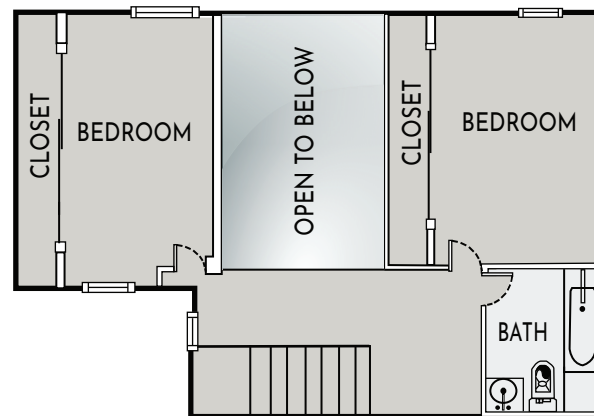

846 N. ALTA VISTA BLVD #106
LOS ANGELES, CA 90046

#106 FLOOR PLAN

3 BEDROOM / 2 1/2 BATH
2030 SFT

1

1ST FLOOR

LIVING ROOM
KITCHEN
DINING ROOM
POWDER ROOM
PATIO
CLOSET

2

2ND FLOOR

2 BEDROOM
1 BATHROOM
LAUNDRY

3

3RD FLOOR

MASTER BEDROOM
MASTER BATHROOM
ROOF DECK