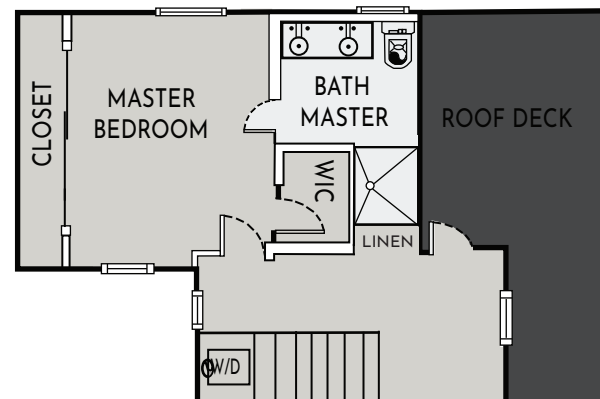

846 N. ALTA VISTA BLVD #106
LOS ANGELES, CA 90046

#106 FLOOR PLAN

3 BEDROOM / 2 1/2 BATH
2030 SFT

1

1ST FLOOR

LIVING ROOM
KITCHEN
DINING ROOM
POWDER ROOM
PATIO
CLOSET

2

2ND FLOOR

2 BEDROOM
1 BATHROOM
LAUNDRY

3

3RD FLOOR

MASTER BEDROOM
MASTER BATHROOM
ROOF DECK