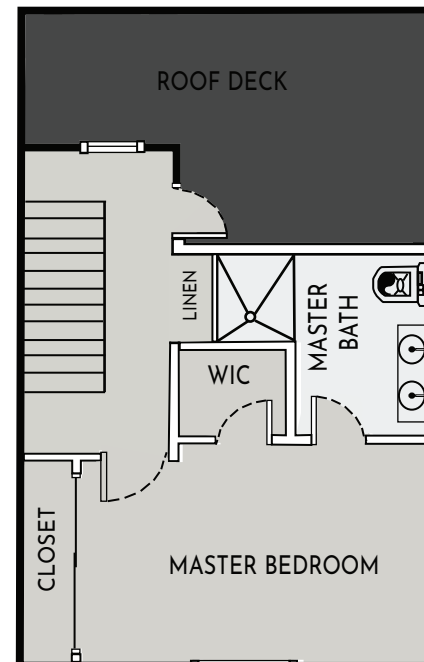

846 N. ALTA VISTA BLVD #103
LOS ANGELES, CA 90046

#103 FLOOR PLAN

3 BEDROOM / 2 1/2 BATH
1880 SFT

1

2

3

● 1ST FLOOR

LIVING ROOM
KITCHEN
DINING ROOM
POWDER ROOM
PATIO
CLOSET

● 2ND FLOOR

2 BEDROOM
1 BATHROOM
LAUNDRY

● 3RD FLOOR

MASTER BEDROOM
MASTER BATHROOM
ROOF DECK