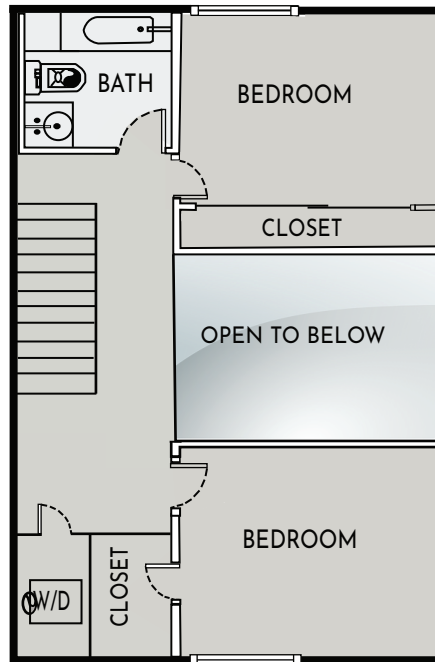

846 N. ALTA VISTA BLVD #103
LOS ANGELES, CA 90046

#103 FLOOR PLAN

3 BEDROOM / 2 1/2 BATH
1880 SFT

1

2

3

● 1ST FLOOR

LIVING ROOM
KITCHEN
DINING ROOM
POWDER ROOM
PATIO
CLOSET

● 2ND FLOOR

2 BEDROOM
1 BATHROOM
LAUNDRY

● 3RD FLOOR

MASTER BEDROOM
MASTER BATHROOM
ROOF DECK