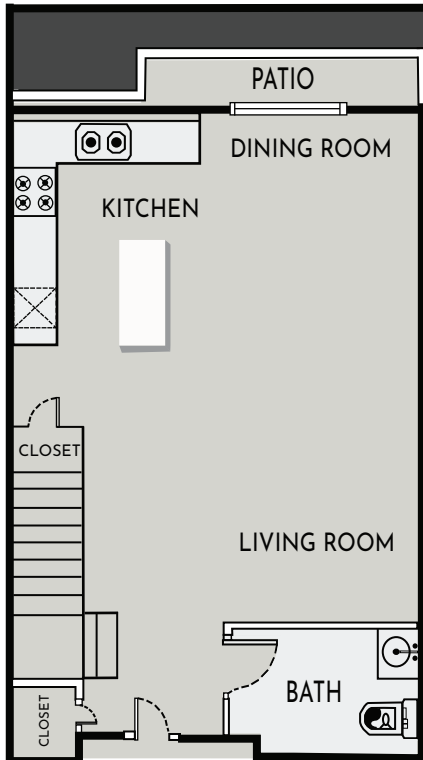

846 N. ALTA VISTA BLVD #103
LOS ANGELES, CA 90046

#103 FLOOR PLAN

3 BEDROOM / 2 1/2 BATH
1880 SFT

1

2

3

● 1ST FLOOR

LIVING ROOM
KITCHEN
DINING ROOM
POWDER ROOM
PATIO
CLOSET

● 2ND FLOOR

2 BEDROOM
1 BATHROOM
LAUNDRY

● 3RD FLOOR

MASTER BEDROOM
MASTER BATHROOM
ROOF DECK